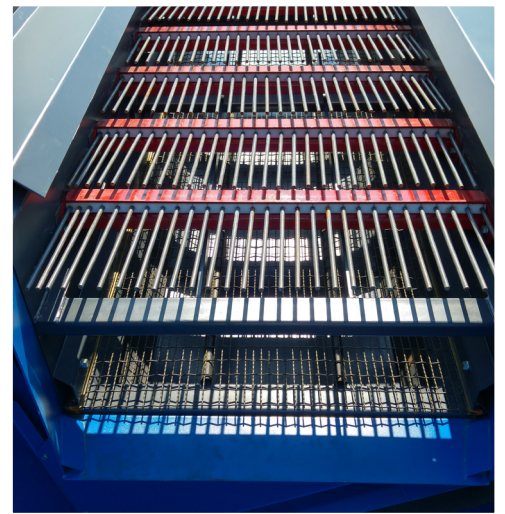

# THE ULTRA DECK SCREEN

Three product, low cost screening

The Ultra Deck Deck screen is a compact screening unit, with features usually seen on larger machines.

The double deck 10ft x 4ft screen box and fines stockpile conveyor are all mounted within a self contained mobile chassis. Powered by a Kubota Diesel engine, the Ultra Deck makes light work of muckaway, stone and soil, sand, waste materials and wood.

## Specification

<b>Deck</b>	Double vibrating deck 1.2m x 3m, with loading pan, Side tensioned mesh
<b>Power Plant</b>	15 HP Kubota Water cooled engine
<b>Drive system</b>	Belt on flywheel, belt on fines conveyor gearbox
<b>Belt</b>	1.2m wide 2.7m high stockpile
<b>Extras</b>	Spill plates, mesh, road lights